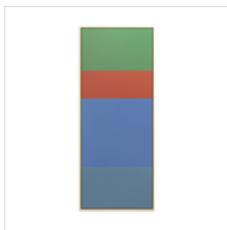

FELIX CARMELO RIOS

Botanical Modular Composition III_A, 2022
Acrylic on canvas

76 77/100 × 29 13/25 × 1 1/2 in
195 × 75 × 3.8 cm

\$5,000

FELIX CARMELO RIOS

Botanical Modular Composition I_A, 2022
Acrylic on canvas

47 6/25 × 29 13/25 × 1 1/2 in
120 × 75 × 3.8 cm

FELIX CARMELO RIOS

Botanical Modular Composition III_C, 2022
Acrylic on canvas

76 77/100 × 29 13/25 × 1 1/2 in
195 × 75 × 3.8 cm

\$5,000

FELIX CARMELO RIOS

Botanical Modular Composition III_B, 2022
Acrylic on canvas