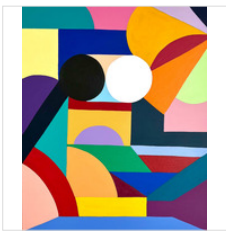

FELIX CARMELO RIOS

Botanical Modular Composition III_A, 2022
Acrylic on canvas

76 77/100 × 29 13/25 × 1 1/2 in
195 × 75 × 3.8 cm

\$5,000

FELIX CARMELO RIOS

Botanical Modular Composition I_A, 2022
Acrylic on canvas

47 6/25 × 29 13/25 × 1 1/2 in
120 × 75 × 3.8 cm

FELIX CARMELO RIOS

Botanical Modular Composition III_C, 2022
Acrylic on canvas

76 77/100 × 29 13/25 × 1 1/2 in
195 × 75 × 3.8 cm

\$5,000

FELIX CARMELO RIOS

Botanical Modular Composition III_B, 2022
Acrylic on canvas

40 × 30 × 1/2 in
101.6 × 76.2 × 1.3 cm

\$6,000

MARISOL MARTINEZ

The Space Between Us no.5, 2022
Acrylic on canvas

24 × 20 × 1 1/2 in
61 × 50.8 × 3.8 cm

\$3,000

MARISOL MARTINEZ

Color Theory Series no.6, 2022
Acrylic on canvas