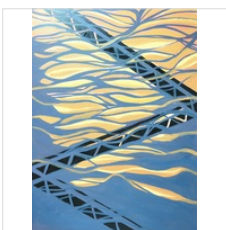

MARY VALVERDE

Marks and Measure no. 1, 2022
Oil on archival paper

16 × 12 in
40.6 × 30.5 cm

$2,000